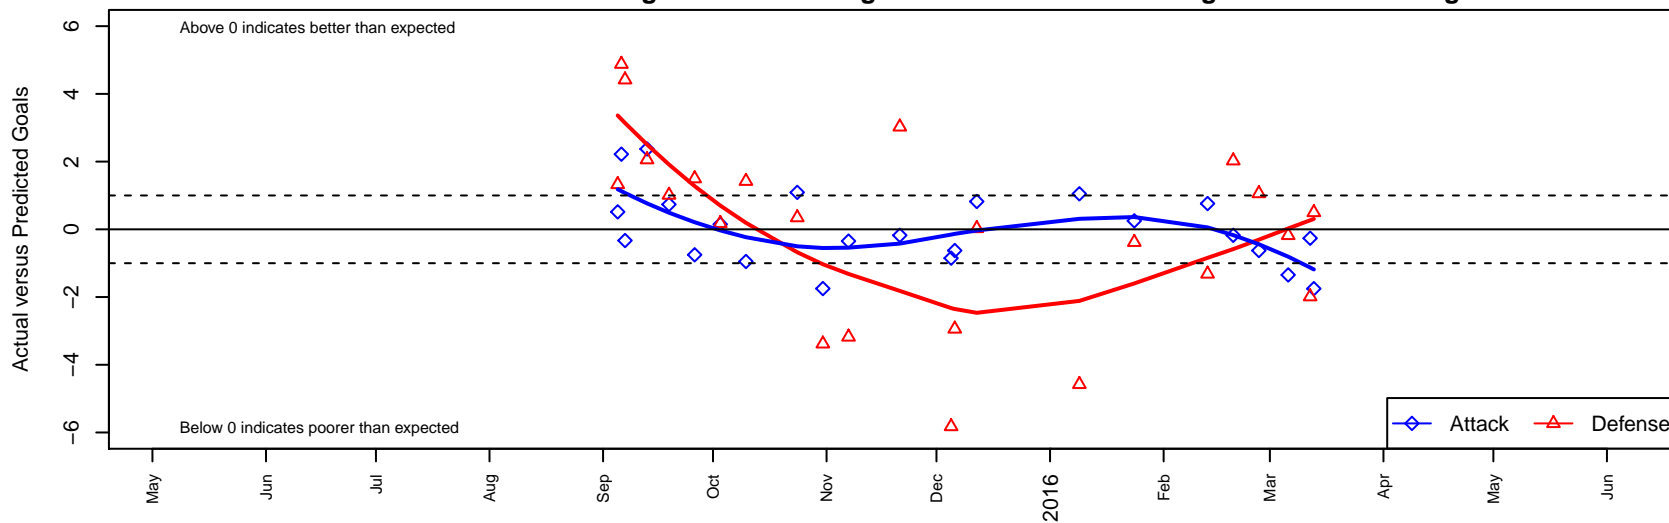

Kitsap Alliance FC Black B04

Kitsap Alliance FC
 Silverdale, WA
 B04 total strength=-30
 attack=0.09 defense=0.04
 fall league = RCL B04 Div 5
 spr league = Win RCL B04 Div 5
 notes= C

alt names used:
 KAFC Boys U11C
 Kitsap Alliance FC B04 C
 Kitsap Alliance FC B04 C

Venues played:
 2015 Labor Day Cup BU11 Silver
 2015 RCL B04 Div 5
 2015 Win RCL B04 Div 5

Kitsap Alliance FC Black B04
 Dots are actual minus expected GF (blue circles) and GA (red triangles).
 Blue line is smoothed change in attack strength. Red is smoothed change in defense strength.

**attack and defense variance (black dot)
relative to other teams
and top 10 in region**

**attack and defense rating
relative to others at age
and all opponents in last 13 months**

Performance relative to 13 month average