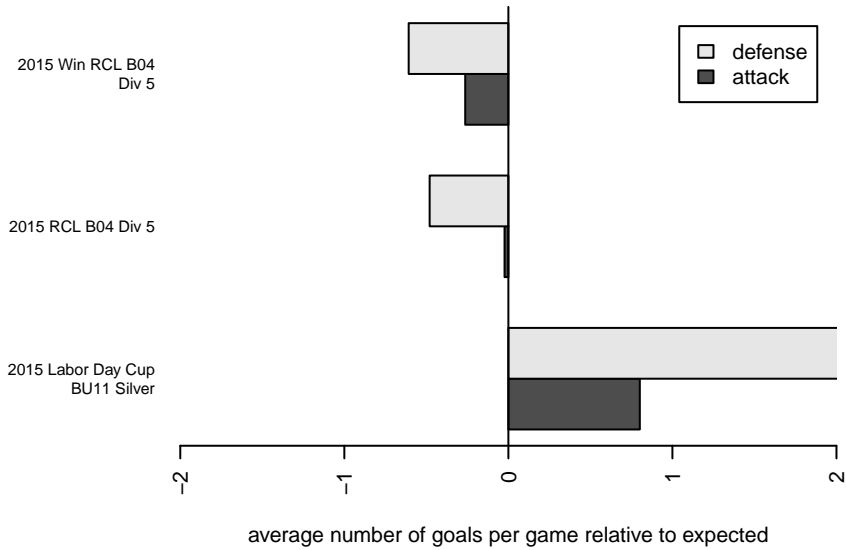

Venues played:
 2015 Labor Day Cup BU11 Silver
 2015 RCL B04 Div 5
 2015 Win RCL B04 Div 5

Kitsap Alliance FC Black B04
 Dots are actual minus expected GF (blue circles) and GA (red triangles).
 Blue line is smoothed change in attack strength. Red is smoothed change in defense strength.

**attack and defense variance (black dot)
relative to other teams
and top 10 in region**

**attack and defense rating
relative to others at age
and all opponents in last 13 months**

Performance relative to 13 month average