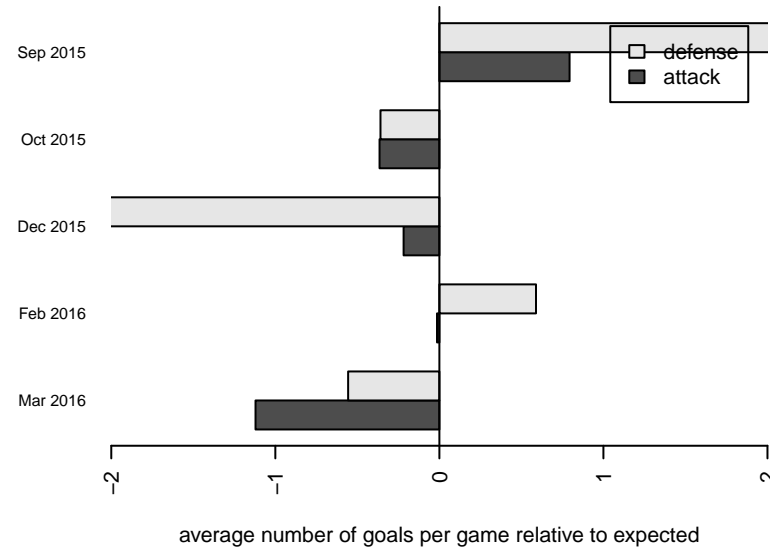

Performance relative to 13 month average