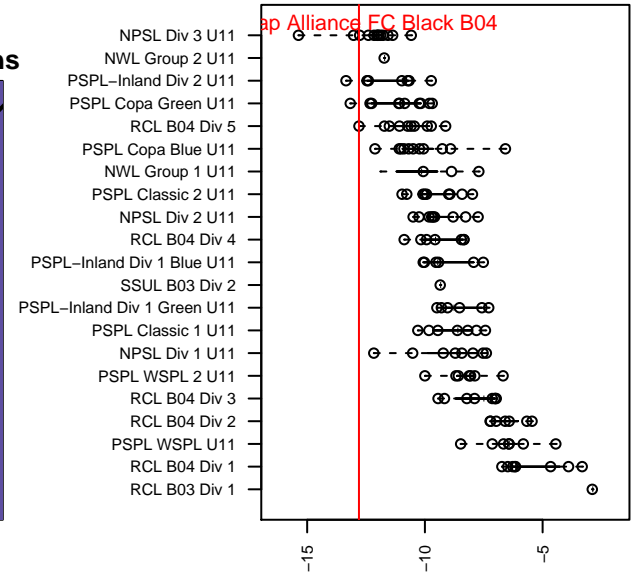

Kitsap Alliance FC Black B04

Kitsap Alliance FC
 Silverdale, WA
 B04 total strength=-30
 attack=0.09 defense=0.04
 fall league = RCL B04 Div 5
 spr league = Win RCL B04 Div 5
 notes= C

alt names used:
 KAFC Boys U11C
 Kitsap Alliance FC B04 C
 Kitsap Alliance FC B04 C

Venues played:
 2015 Labor Day Cup BU11 Silver
 2015 RCL B04 Div 5
 2015 Win RCL B04 Div 5

Kitsap Alliance FC Black B04
 Dots are actual minus expected GF (blue circles) and GA (red triangles).
 Blue line is smoothed change in attack strength. Red is smoothed change in defense strength.

**attack and defense variance (black dot)
relative to other teams
and top 10 in region**

**attack and defense rating
relative to others at age
and all opponents in last 13 months**

Performance relative to 13 month average